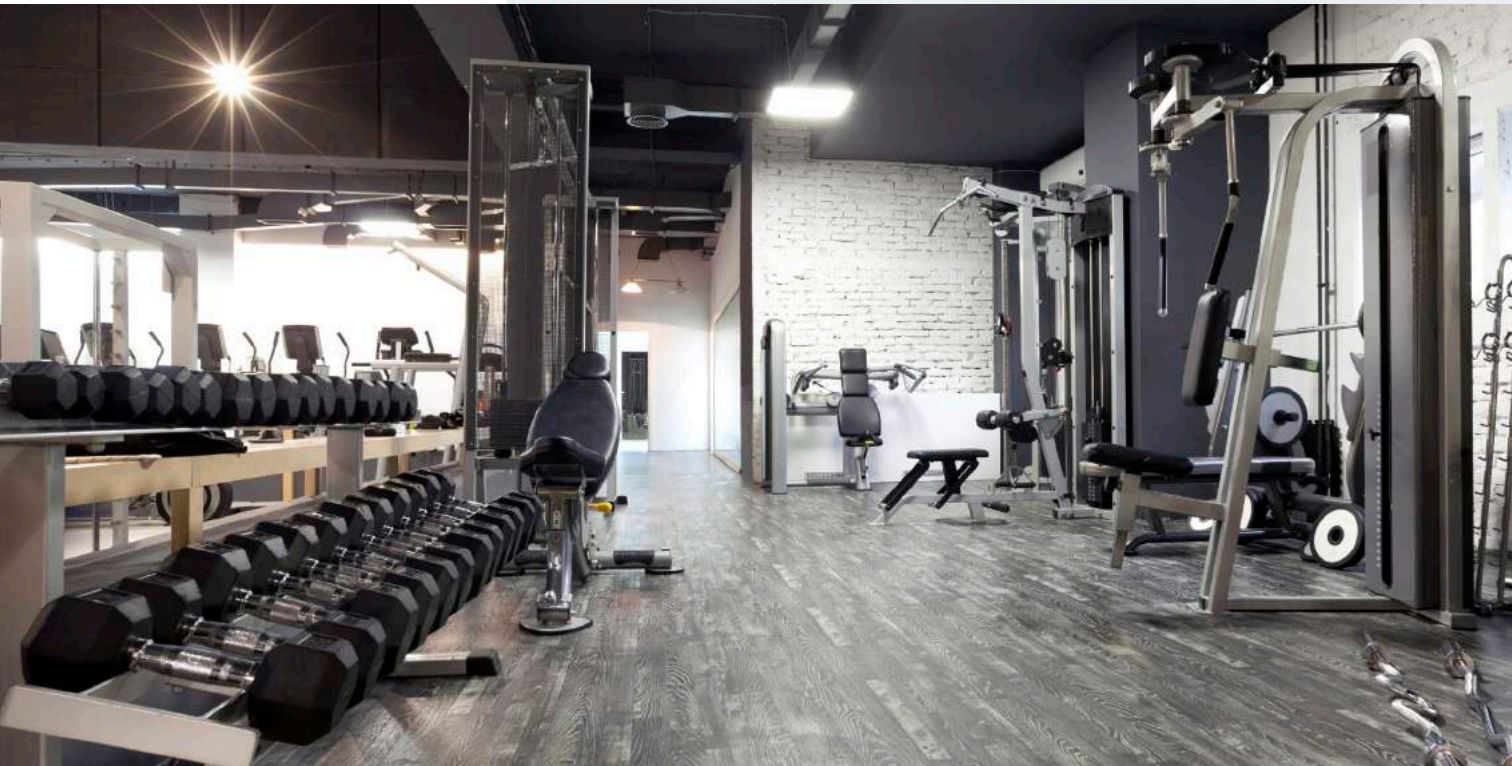

City Health Gym

- **30% Discount on monthly fully paid members,**
- **60% Discount for all on annual Cooperate membership.**

Prudential cooperate clients are to be in groups of 10 to qualify.
Monthly discounts are only available to fully paid member

ALL PRUDENTIAL MEMBERS SHOULD PRODUCE THEIR PRUDENTIAL CARDS. T&CS APPLY.